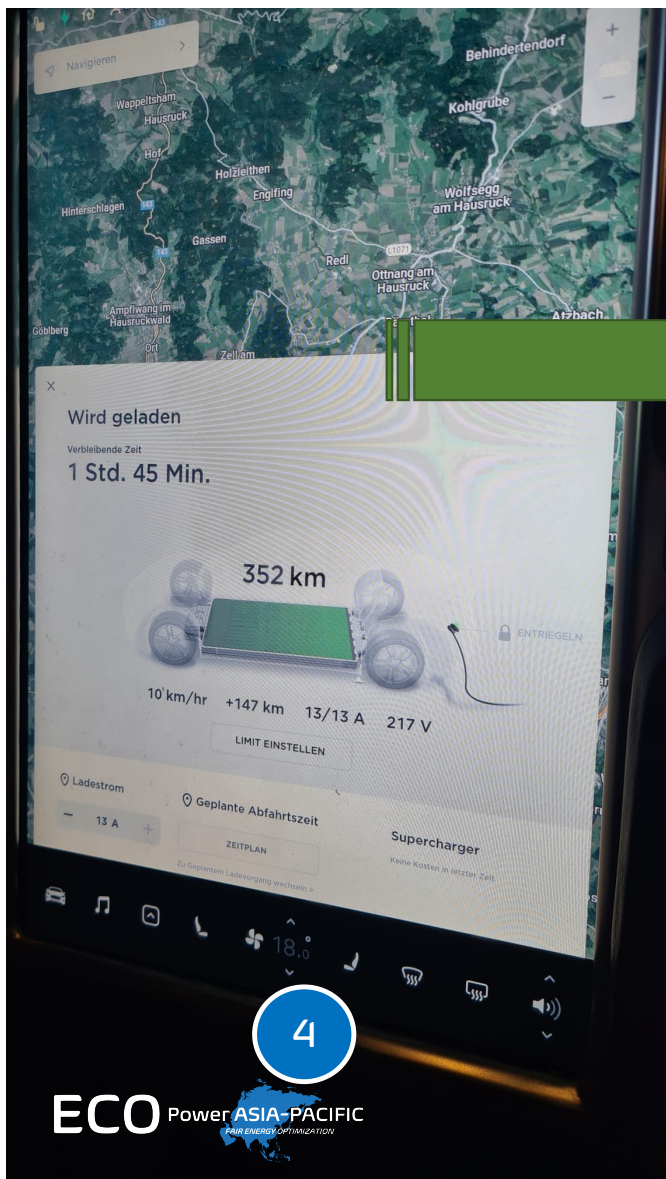

EXPAND RANGE

TESLA S-MODELL - BLUEBOX STORAGE BATTERY RECOVERY PROJECT

CHARGING LOSSES	Km START	Km END	Difference Km	TIME START	TIME END	Dif hh:mm	Dif hh,hh	Lost Km / hr	Lost Km / 24hrs	Days till empty
CAR TAKEN OVER	335	323	12	23.05.22 21:06	24.05.22 07:32	10:26:00	10,43	1,15	27,61	13
STANDARD CHARGING	358	321	37	26.05.22 09:27	27.05.22 07:44	22:17:00	22,28	1,66	39,86	9
BLUEBOX CHARGING	272	270	2	30.05.22 11:10	30.05.22 16:53	05:43:00	5,72	,35	8,39	43
BLUEBOX CHARGING	200	184	16	04.06.22 12:17	06.06.22 07:44	43:27:00	43,45	,37	8,84	41
BLUEBOX CHARGING	309	305	4	08.06.22 21:11	09.06.22 09:16	12:05:00	12,08	,33	7,95	45
BLUEBOX CHARGING	253	247	6	16.06.22 09:25	17.06.22 07:51	22:26:00	22,43	,27	6,42	56
BLUEBOX CHARGING	325	323	2	19.06.22 20:22	20.06.22 07:24	11:02:00	11,03	,18	4,35	83