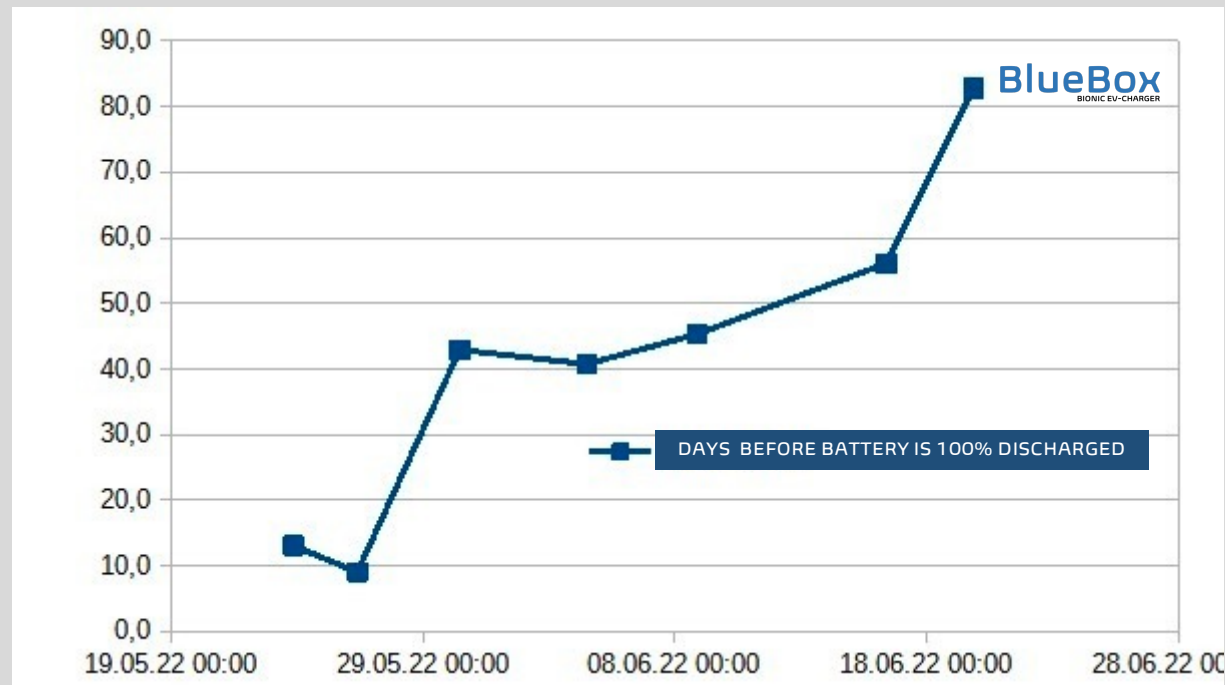

ECO Power ASIA-PACIFIC
FAIR ENERGY OPTIMIZATION

ECOPower BlueBox
 RANGE OPTIMIZATION TESLA S-MODEL
 ECOPower solutions GmbH, Austria

DATE	ODOMETER km	KWh/100Km	Difference KWh/100Km	Optimization KWh/100Km	KWh/100miles	Wh/mile
06.05.2022	133.983 Km	23,1 KWh			37,16 KWh	371,6
22.08.2022	143.207 Km	19,1 KWh	4,0 KWh	-17,32%	30,73 KWh	307,3

BlueBox
 BIONIC EV-CHARGER

EXPAND RANGE

EXPAND RANGE

TESLA S-MODELL - BLUEBOX STORAGE BATTERY RECOVERY PROJECT

CHARGING LOSSES	Km START	Km END	Difference Km	TIME START	TIME END	Dif hh:mm	Dif hh,hh	Lost Km / hr	Lost Km / 24hrs	Days till empty
CAR TAKEN OVER	335	323	12	23.05.22 21:06	24.05.22 07:32	10:26:00	10,43	1,15	27,61	13
STANDARD CHARGING	358	321	37	26.05.22 09:27	27.05.22 07:44	22:17:00	22,28	1,66	39,86	9
BLUEBOX CHARGING	272	270	2	30.05.22 11:10	30.05.22 16:53	05:43:00	5,72	,35	8,39	43
BLUEBOX CHARGING	200	184	16	04.06.22 12:17	06.06.22 07:44	43:27:00	43,45	,37	8,84	41
BLUEBOX CHARGING	309	305	4	08.06.22 21:11	09.06.22 09:16	12:05:00	12,08	,33	7,95	45
BLUEBOX CHARGING	253	247	6	16.06.22 09:25	17.06.22 07:51	22:26:00	22,43	,27	6,42	56
BLUEBOX CHARGING	325	323	2	19.06.22 20:22	20.06.22 07:24	11:02:00	11,03	,18	4,35	83